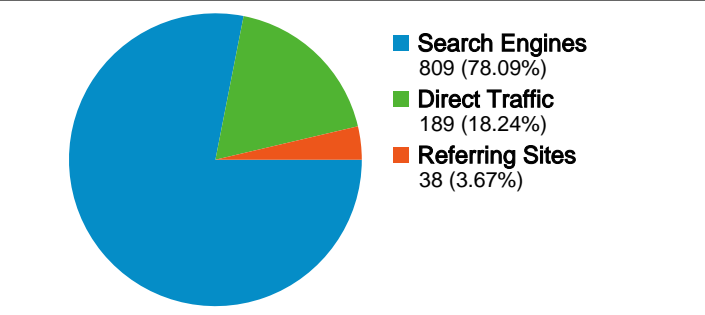

Traffic Sources Overview

Content Overview

Pages	Pageviews	% Pageviews
/	380	20.01%
/resources/criminalappealbriefs.	271	14.27%
/resources/familylawforms.html	224	11.80%
/mythsaboutowi.html	192	10.11%
/biography.html	145	7.64%