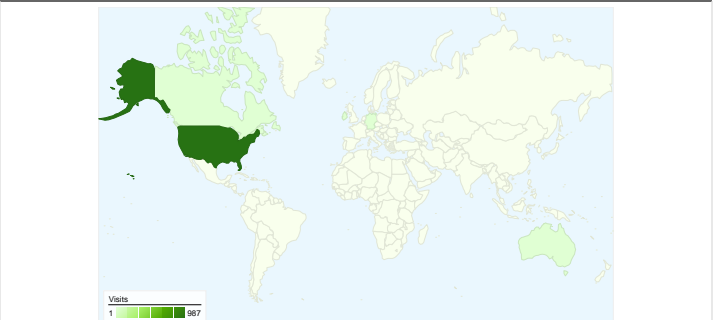

Site Usage

1,036 Visits

74.03% Bounce Rate

1,899 Pageviews

00:01:11 Avg. Time on Site

1.83 Pages/Visit

91.12% % New Visits

Visitors Overview

Map Overlay world

Traffic Sources Overview

Content Overview

Pages	Pageviews	% Pageviews
/	380	20.01%
/resources/criminalappealbriefs.	271	14.27%
/resources/familylawforms.html	224	11.80%
/mythsaboutowi.html	192	10.11%
/biography.html	145	7.64%

Traffic Sources Overview

Comparing to: Site

All traffic sources sent a total of 1,036 visits

-  18.24% Direct Traffic
-  3.67% Referring Sites
-  78.09% Search Engines

Top Traffic Sources

Sources	Visits	% visits	Keywords	Visits	% visits
google (cpc)	448	43.24%	(content targeting)	236	29.17%
google (organic)	202	19.50%	child support	93	11.50%
(direct) ((none))	189	18.24%	divorce	25	3.09%
yahoo (organic)	117	11.29%	jeffrey jensen	24	2.97%
msn (organic)	21	2.03%	felony	13	1.61%

1,036 visits came from 21 countries/territories

Site Usage

Country/Territory	Visits	Pages/Visit	Avg. Time on Site	% New Visits	Bounce Rate
United States	987	1.87	00:01:14	90.78%	73.25%
Ireland	11	1.00	00:00:00	100.00%	100.00%
Germany	5	1.60	00:00:20	100.00%	60.00%
Australia	4	1.25	00:00:17	100.00%	75.00%
Canada	4	1.00	00:00:00	100.00%	100.00%
China	3	1.00	00:00:00	100.00%	100.00%
United Kingdom	3	1.00	00:00:00	100.00%	100.00%
India	3	1.67	00:01:03	100.00%	66.67%
(not set)	2	1.00	00:00:00	100.00%	100.00%
New Zealand	2	1.00	00:00:00	100.00%	100.00%