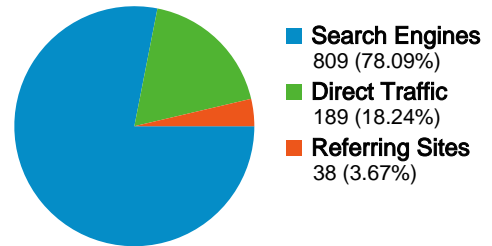

958 people visited this site

 **1,036** Visits

 **958** Absolute Unique Visitors

 **1,899** Pageviews

 **1.83** Average Pageviews

 **00:01:11** Time on Site

 **74.03%** Bounce Rate

 **91.22%** New Visits

Technical Profile

Browser	Visits	% visits	Connection Speed	Visits	% visits
Internet Explorer	867	83.69%	Cable	369	35.62%
Firefox	109	10.52%	DSL	228	22.01%
Mozilla	32	3.09%	Unknown	227	21.91%
Safari	20	1.93%	T1	158	15.25%
Opera	4	0.39%	Dialup	42	4.05%

Traffic Sources Overview

Comparing to: Site

All traffic sources sent a total of 1,036 visits

-  18.24% Direct Traffic
-  3.67% Referring Sites
-  78.09% Search Engines

Top Traffic Sources

Sources	Visits	% visits	Keywords	Visits	% visits
google (cpc)	448	43.24%	(content targeting)	236	29.17%
google (organic)	202	19.50%	child support	93	11.50%
(direct) ((none))	189	18.24%	divorce	25	3.09%
yahoo (organic)	117	11.29%	jeffrey jensen	24	2.97%
msn (organic)	21	2.03%	felony	13	1.61%

1,036 visits came from 21 countries/territories

Site Usage

Country/Territory	Visits	Pages/Visit	Avg. Time on Site	% New Visits	Bounce Rate
United States	987	1.87	00:01:14	90.78%	73.25%
Ireland	11	1.00	00:00:00	100.00%	100.00%
Germany	5	1.60	00:00:20	100.00%	60.00%
Australia	4	1.25	00:00:17	100.00%	75.00%
Canada	4	1.00	00:00:00	100.00%	100.00%
China	3	1.00	00:00:00	100.00%	100.00%
United Kingdom	3	1.00	00:00:00	100.00%	100.00%
India	3	1.67	00:01:03	100.00%	66.67%
(not set)	2	1.00	00:00:00	100.00%	100.00%
New Zealand	2	1.00	00:00:00	100.00%	100.00%