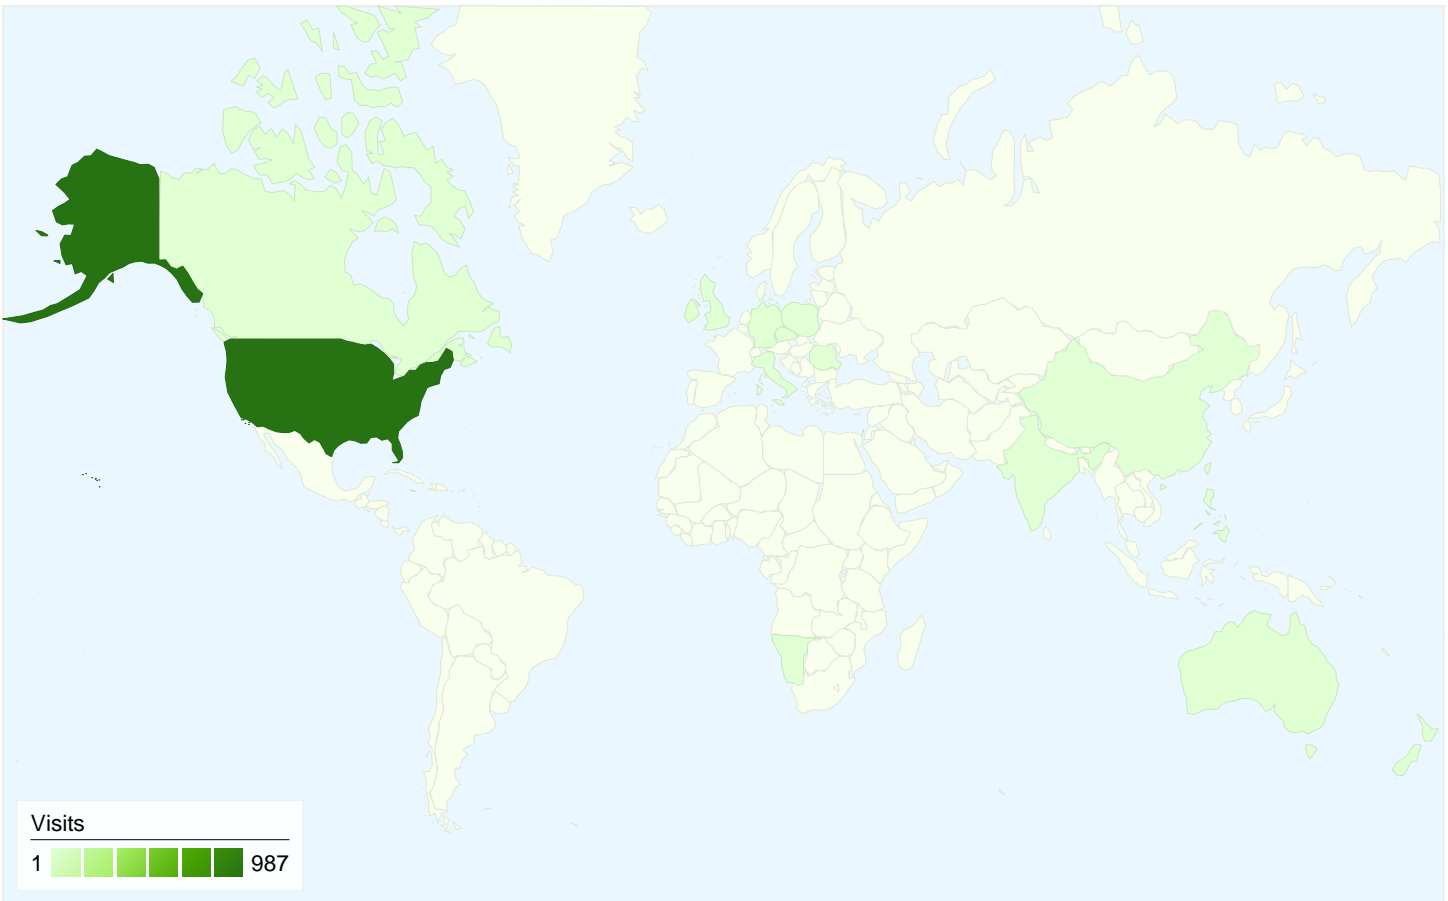

958 people visited this site

 **1,036** Visits

 **958** Absolute Unique Visitors

 **1,899** Pageviews

 **1.83** Average Pageviews

 **00:01:11** Time on Site

 **74.03%** Bounce Rate

 **91.22%** New Visits

Traffic Sources Overview

Comparing to: Site

All traffic sources sent a total of 1,036 visits

-  18.24% Direct Traffic
-  3.67% Referring Sites
-  78.09% Search Engines

Top Traffic Sources

Sources	Visits	% visits	Keywords	Visits	% visits
google (cpc)	448	43.24%	(content targeting)	236	29.17%
google (organic)	202	19.50%	child support	93	11.50%
(direct) ((none))	189	18.24%	divorce	25	3.09%
yahoo (organic)	117	11.29%	jeffrey jensen	24	2.97%
msn (organic)	21	2.03%	felony	13	1.61%

1,036 visits came from 21 countries/territories

Site Usage

Country/Territory	Visits	Pages/Visit	Avg. Time on Site	% New Visits	Bounce Rate
United States	987	1.87	00:01:14	90.78%	73.25%
Ireland	11	1.00	00:00:00	100.00%	100.00%
Germany	5	1.60	00:00:20	100.00%	60.00%
Australia	4	1.25	00:00:17	100.00%	75.00%
Canada	4	1.00	00:00:00	100.00%	100.00%
China	3	1.00	00:00:00	100.00%	100.00%
United Kingdom	3	1.00	00:00:00	100.00%	100.00%
India	3	1.67	00:01:03	100.00%	66.67%
(not set)	2	1.00	00:00:00	100.00%	100.00%
New Zealand	2	1.00	00:00:00	100.00%	100.00%